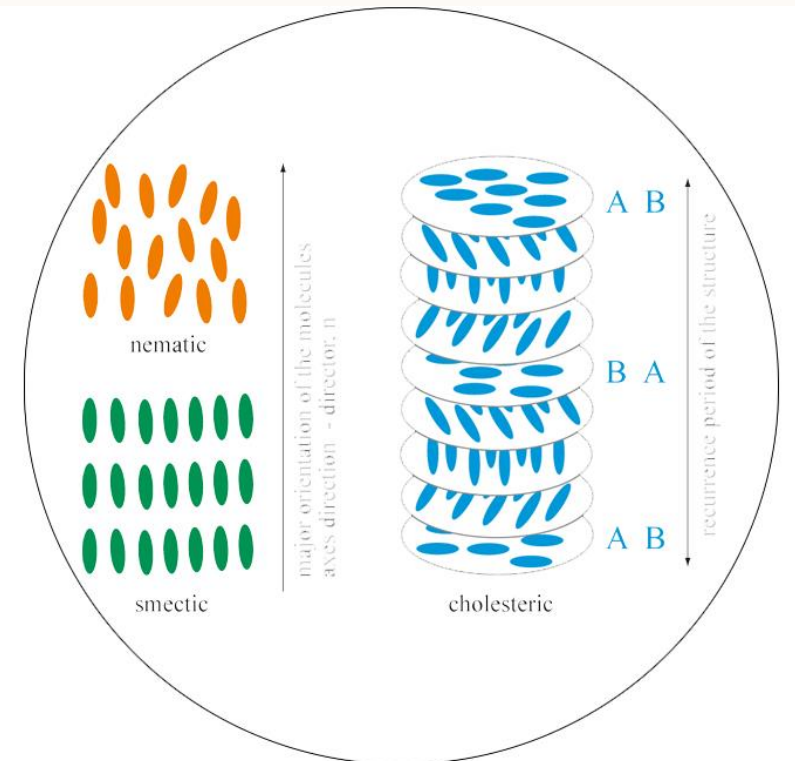

Pen color: pens in white, red and blue are preset in the software. Users can choose the color of the pen by clicking the shortcut key according to their needs.

Page flipping: quickly switch all pages currently saved by the user

Screen cap: one-click screen cap (camera screen + user voice + computer desktop) to achieve rapid production of dynamic video

HOW CHOLESTERIC LIQUID CRYSTAL WORK.....

簡單認識膽甾型液晶.....

- Ø Cholesteric liquid crystal is a reflective display technology with Has the advantage of reflecting high brightness;
- Ø No power consumption does not require backlight and adopts passive matrix method to display;
- Ø Wide viewing angle with high reflectivity;
- Ø Realize the writing effect like chalk and water pen;
- Ø Especially suitable for blackboards, bulletin boards, PPT annotations, etc.

- Ø 膽甾型液晶是一種反射式顯示技術，具有反射亮度高的優點；
- Ø 零功耗不需要背光，採用無源矩陣方式顯示；
- Ø 視角廣，反射率高；
- Ø 實現類似粉筆和水筆的書寫效果；
- Ø 特別適用於黑板報、佈告欄、PPT批註等。

簡單來說膽甾是以不同的方向，分層組合而成，受壓會具有反射亮度的效果；物理效果在這裡不必太深入！如有興趣再深入了解，可在網上搜索一下。

INTERACTIVE DUAL-PANEL